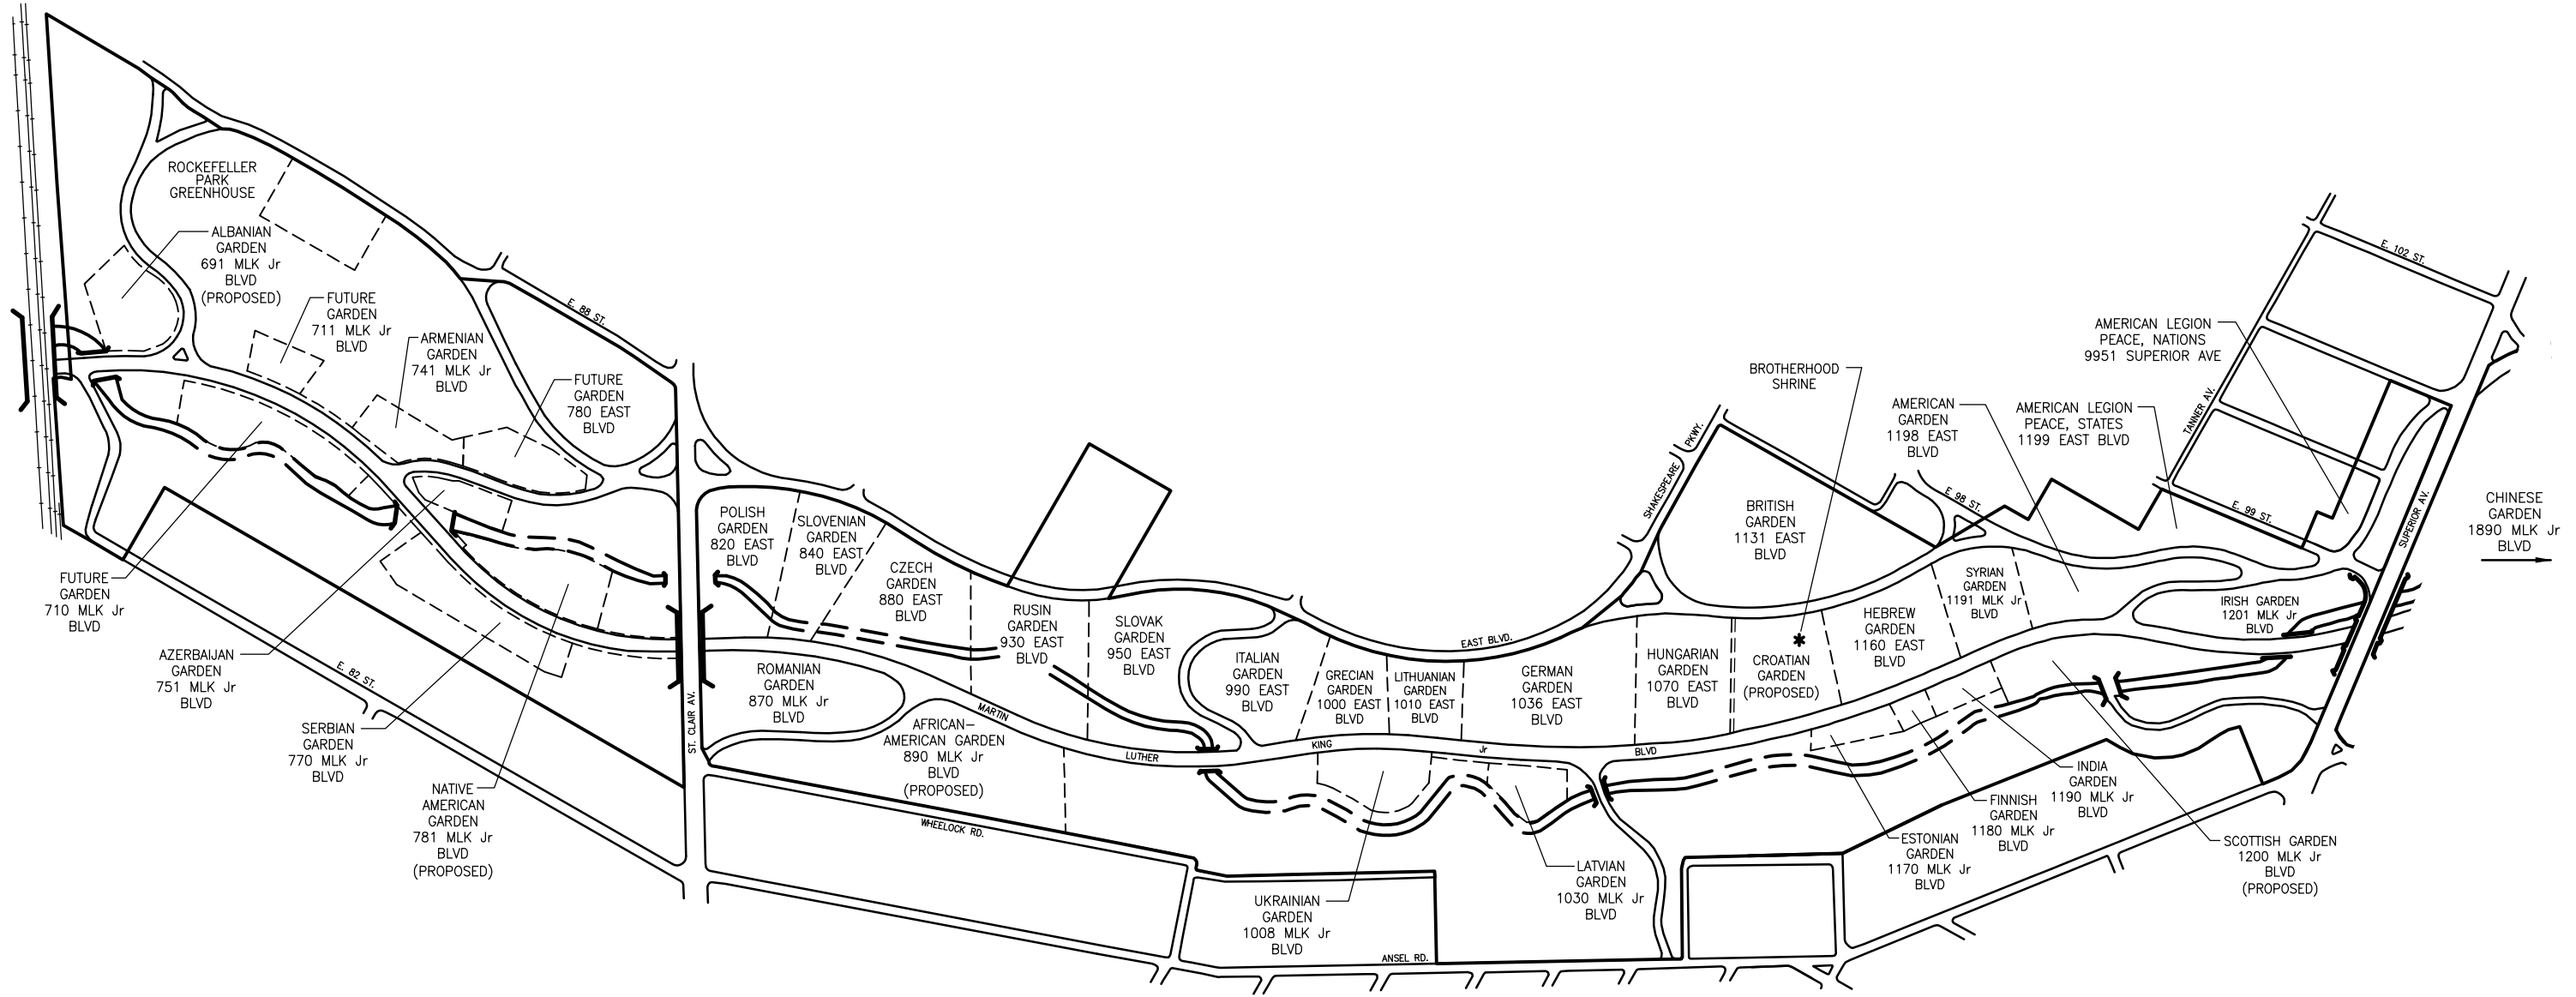

C:\PROJECT\CULTURAL-GARDENS-2008\DWGS\1-OVERALL\01.dwg, 4/15/2011 3:32:31 PM, S.T.L. DIV. OF ARCHITECTURE & SITE DEVELOPMENT

## 2011